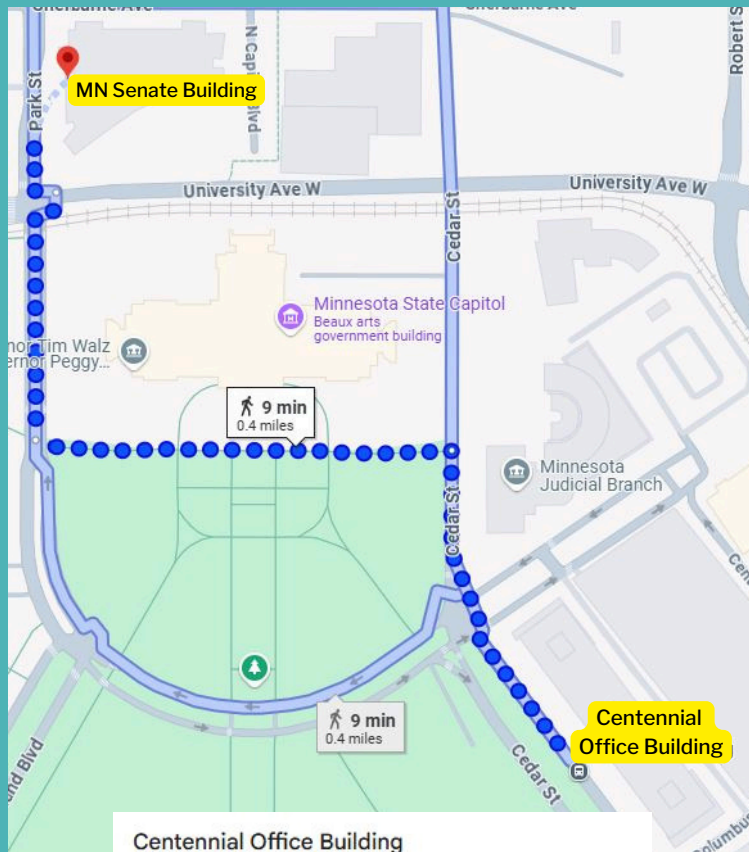

Directions from the Centennial Office Building to the MN Senate Building

Centennial Office Building

658 Cedar St, St Paul, MN 55155

↑ Head northwest on Cedar St toward Rev Dr Martin Luther King Jr Boulevard.

0.1 mi

↶ Turn left

0.1 mi

↷ Turn right onto Rev Dr Martin Luther King Jr Boulevard.

433 ft

↑ Continue onto Park St

95 ft

Minnesota Senate Building

95 University Ave W, St Paul, MN 55103

9 minutes