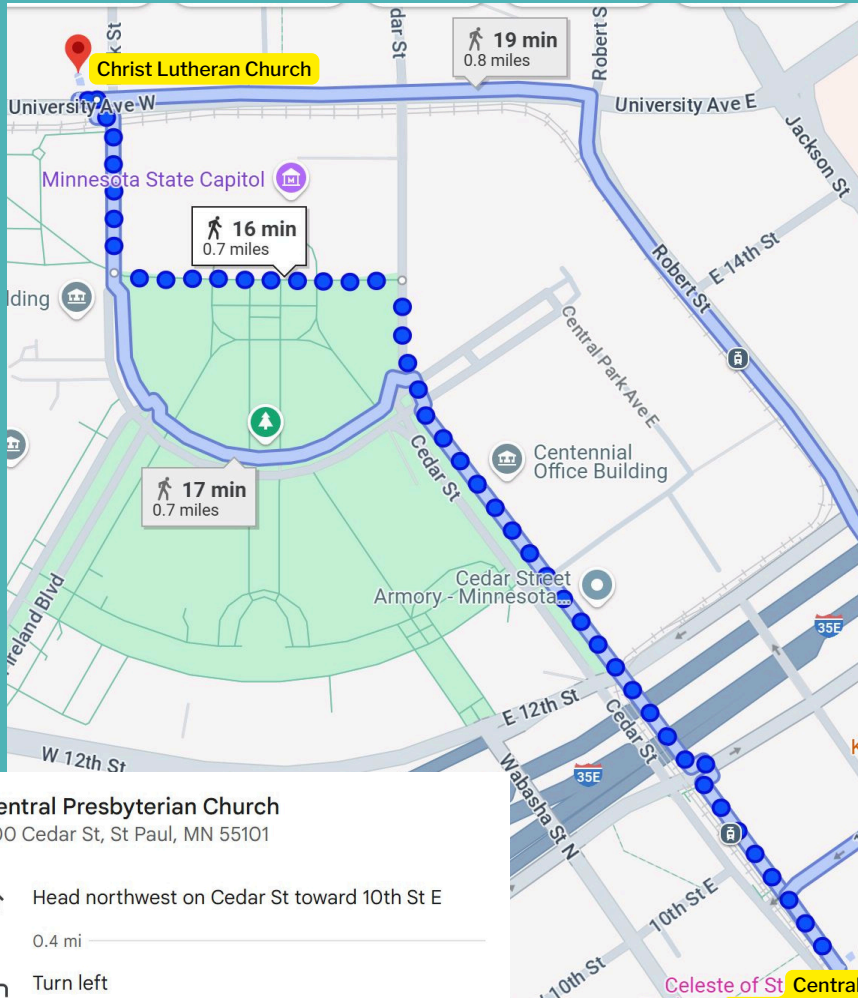

**Directions from the Central Presbyterian Church to Christ Lutheran Church**

**Central Presbyterian Church**  
500 Cedar St, St Paul, MN 55101

- ↑ Head northwest on Cedar St toward 10th St E  
0.4 mi
- ↶ Turn left  
0.1 mi
- ↷ Turn right onto Rev Dr Martin Luther King Jr Boulevard.  
433 ft
- ↶ Turn left onto University Ave W  
Destination will be on the right  
89 ft

**Christ Lutheran Church (ELCA)**  
105 University Ave W, St Paul, MN 55103

**17 minutes**

**Directions from the MN Senate Building to Christ Lutheran Church**

**Minnesota Senate Building**  
95 University Ave W, St Paul, MN 55103

- ↑ Head south on Park St toward University Ave W  
95 ft
- ↷ Turn right onto University Ave W  
Destination will be on the right  
89 ft

**Christ Lutheran Church (ELCA)**  
105 University Ave W, St Paul, MN 55103

433 ft

↶ Turn left onto University Ave W

**i** Destination will be on the right

89 ft