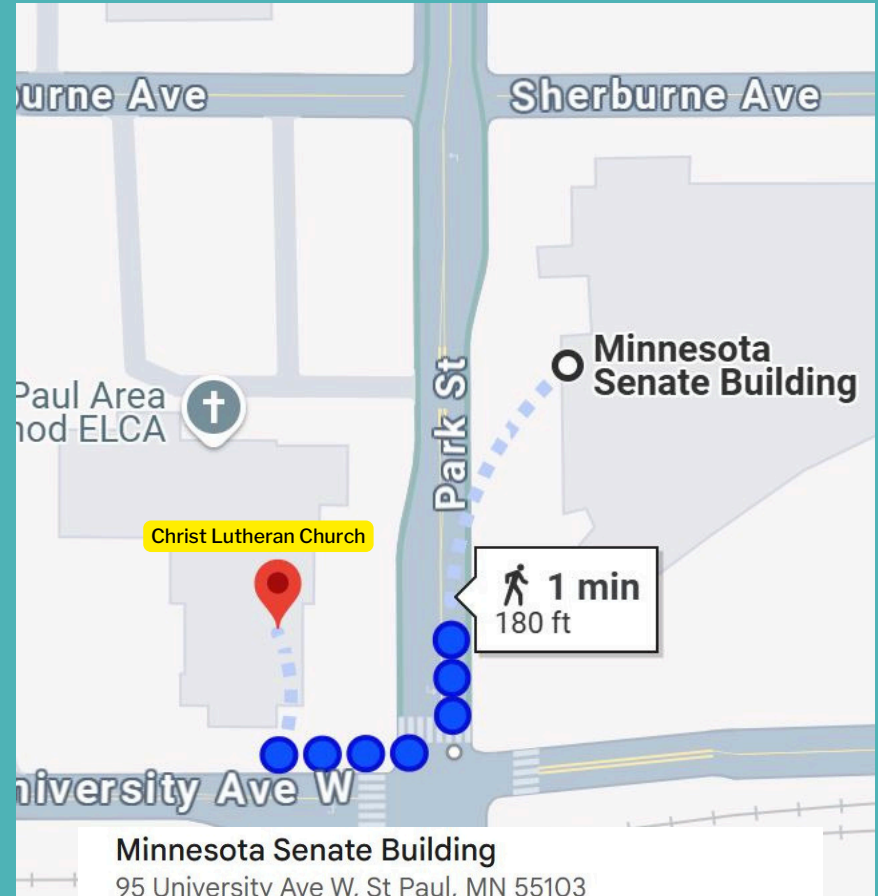

**Directions from the Central Presbyterian Church to Christ Lutheran Church**

**Central Presbyterian Church**  
500 Cedar St, St Paul, MN 55101

- ↑ Head northwest on Cedar St toward 10th St E  
0.4 mi
- ↶ Turn left  
0.1 mi
- ↷ Turn right onto Rev Dr Martin Luther King Jr Boulevard.  
433 ft
- ↶ Turn left onto University Ave W  
Destination will be on the right  
89 ft

**Christ Lutheran Church (ELCA)**  
105 University Ave W, St Paul, MN 55103

**17 minutes**

**Directions from the MN Senate Building to Christ Lutheran Church**

**Minnesota Senate Building**  
95 University Ave W, St Paul, MN 55103

- ↑ Head south on Park St toward University Ave W  
95 ft
- ↷ Turn right onto University Ave W  
Destination will be on the right  
89 ft

**Christ Lutheran Church (ELCA)**  
105 University Ave W, St Paul, MN 55103

433 ft

↶ Turn left onto University Ave W

**i** Destination will be on the right

89 ft