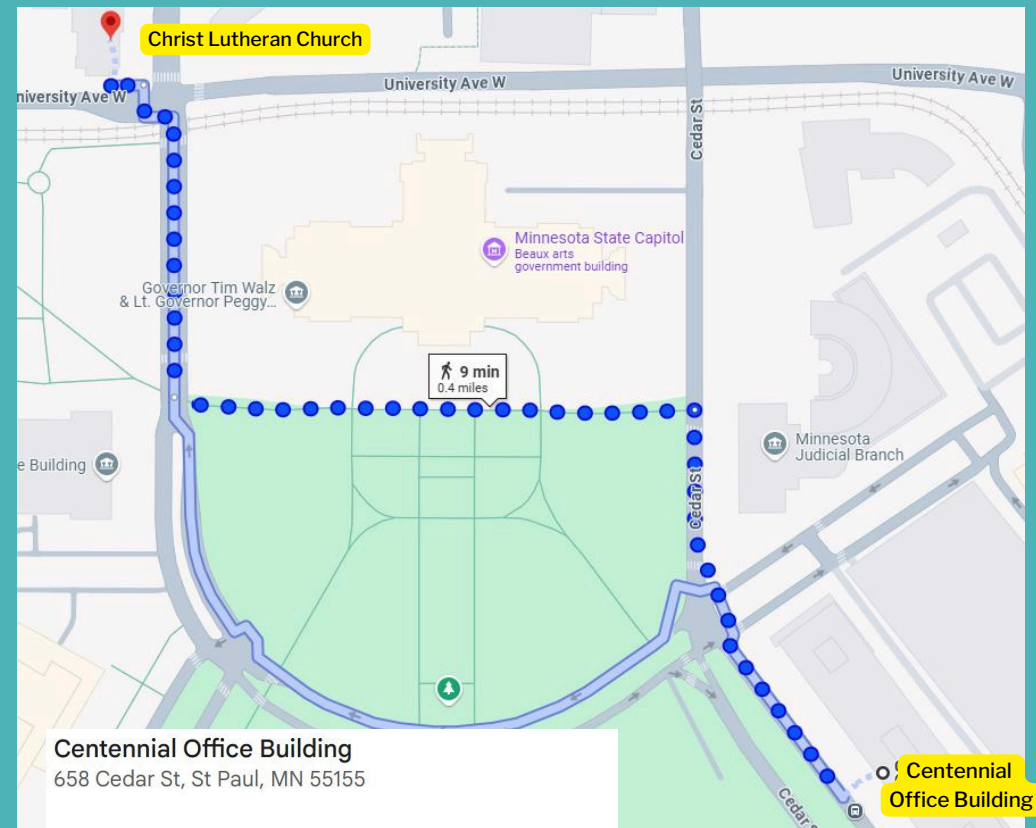

Directions from the Centennial Office Building to Christ Lutheran Church (Christ on the Hill)

Centennial Office Building

658 Cedar St, St Paul, MN 55155

↑ Head northwest on Cedar St toward Rev Dr Martin Luther King Jr Boulevard.

0.1 mi

↶ Turn left

0.1 mi

↷ Turn right onto Rev Dr Martin Luther King Jr Boulevard.

433 ft

↶ Turn left onto University Ave W

i Destination will be on the right

89 ft

Christ Lutheran Church (ELCA)

105 University Ave W, St Paul, MN 55103

9 minutes